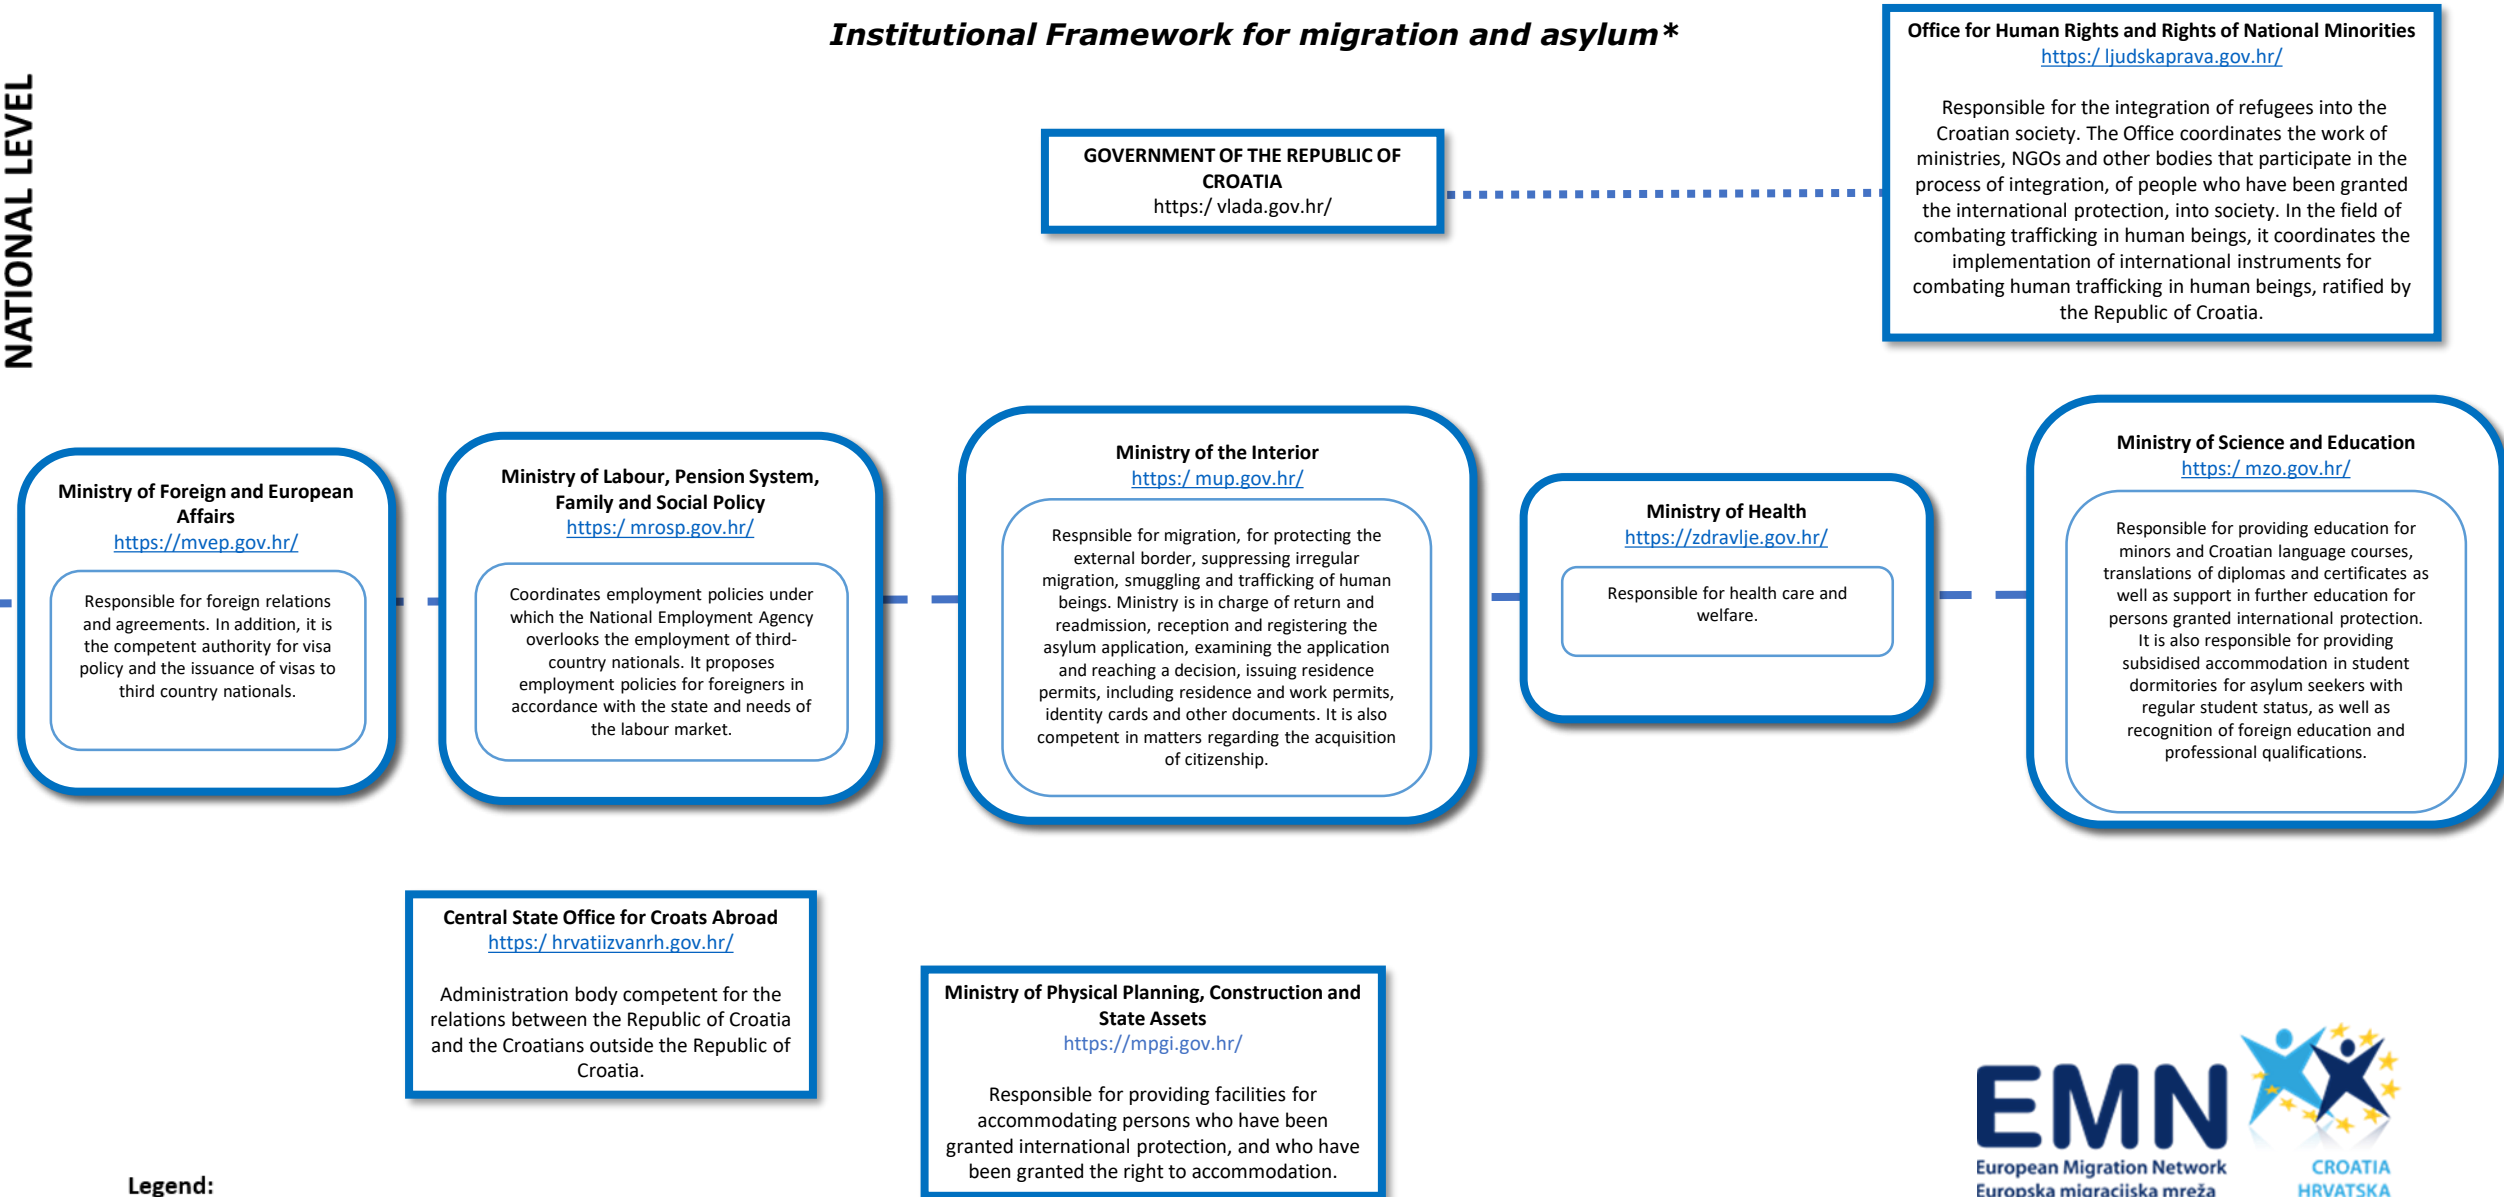

Croatia

Institutional Framework for migration and asylum*

NATIONAL LEVEL

- Legend:**
- Cooperation
 - Coordination
 - Other input

[Website](#) | [LinkedIn](#) | [Email](#) | [Twitter](#)

*Please note that this institutional chart provides an indicative overview of the asylum and migration system in the m/s concerned on January 2024

Croatia

Institutional Framework for migration and asylum*

NATIONAL LEVEL

REGIONAL LEVEL

Police Administration

LOCAL LEVEL

Police Stations

[Website](#) | [LinkedIn](#) | [Email](#) | [Twitter](#)

*Please note that this institutional chart provides an indicative overview of the asylum and migration system in the m/s concerned on January 2024