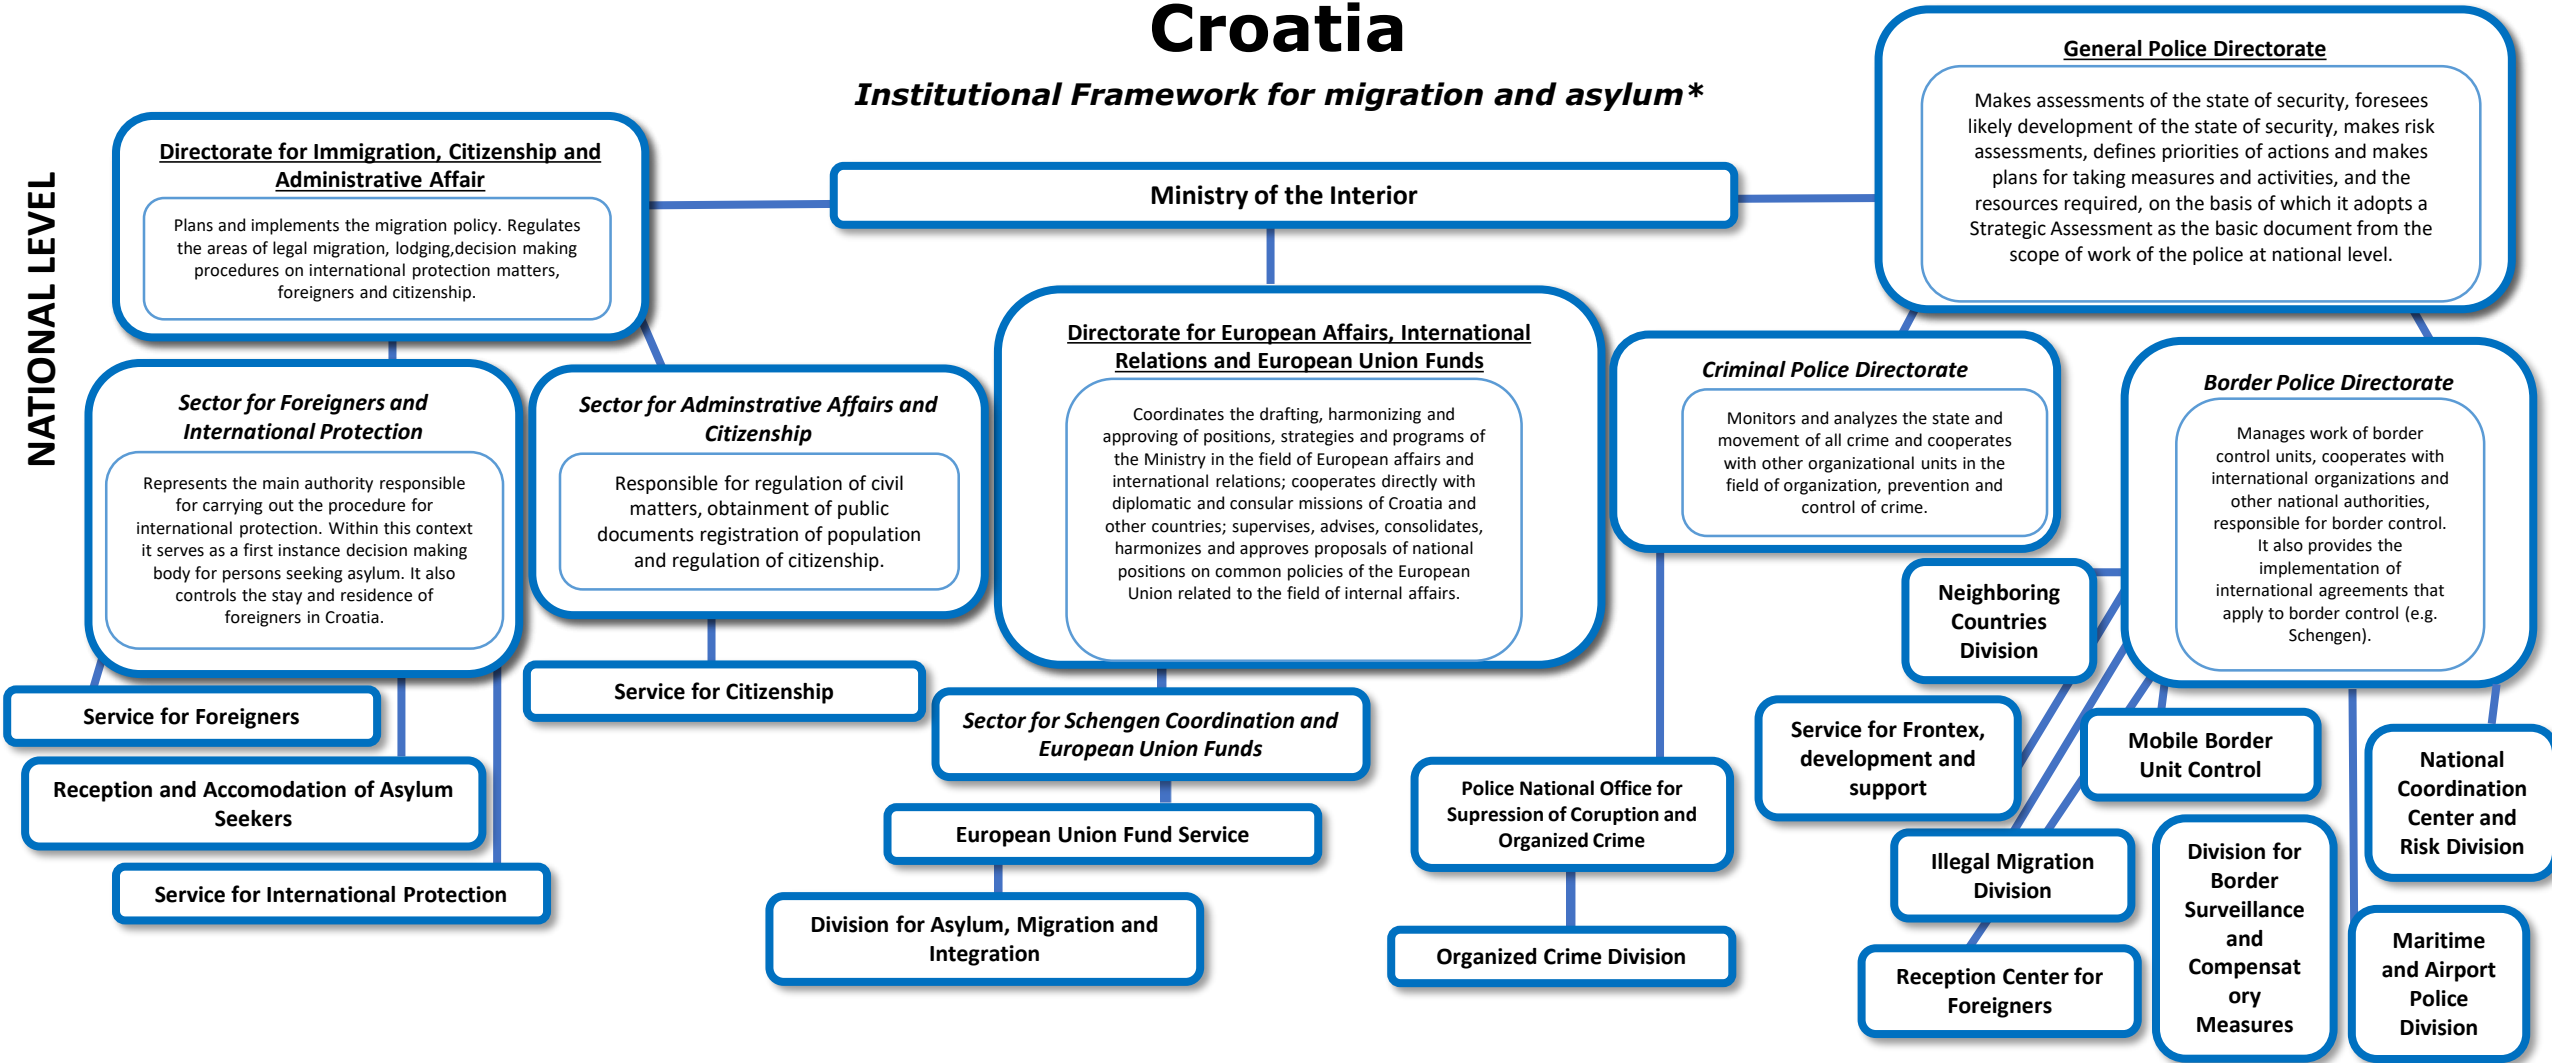

Croatia

Institutional Framework for migration and asylum*

NATIONAL LEVEL

- Legend:**
- Cooperation
 - Coordination
 - Other input

[Website](#) | [LinkedIn](#) | [Email](#) | [Twitter](#)

*Please note that this institutional chart provides an indicative overview of the asylum and migration system in the m/s concerned on January 2024

Croatia

Institutional Framework for migration and asylum*

NATIONAL LEVEL

REGIONAL LEVEL

Police Administration

LOCAL LEVEL

Police Stations

[Website](#) | [LinkedIn](#) | [Email](#) | [Twitter](#)

*Please note that this institutional chart provides an indicative overview of the asylum and migration system in the m/s concerned on January 2024