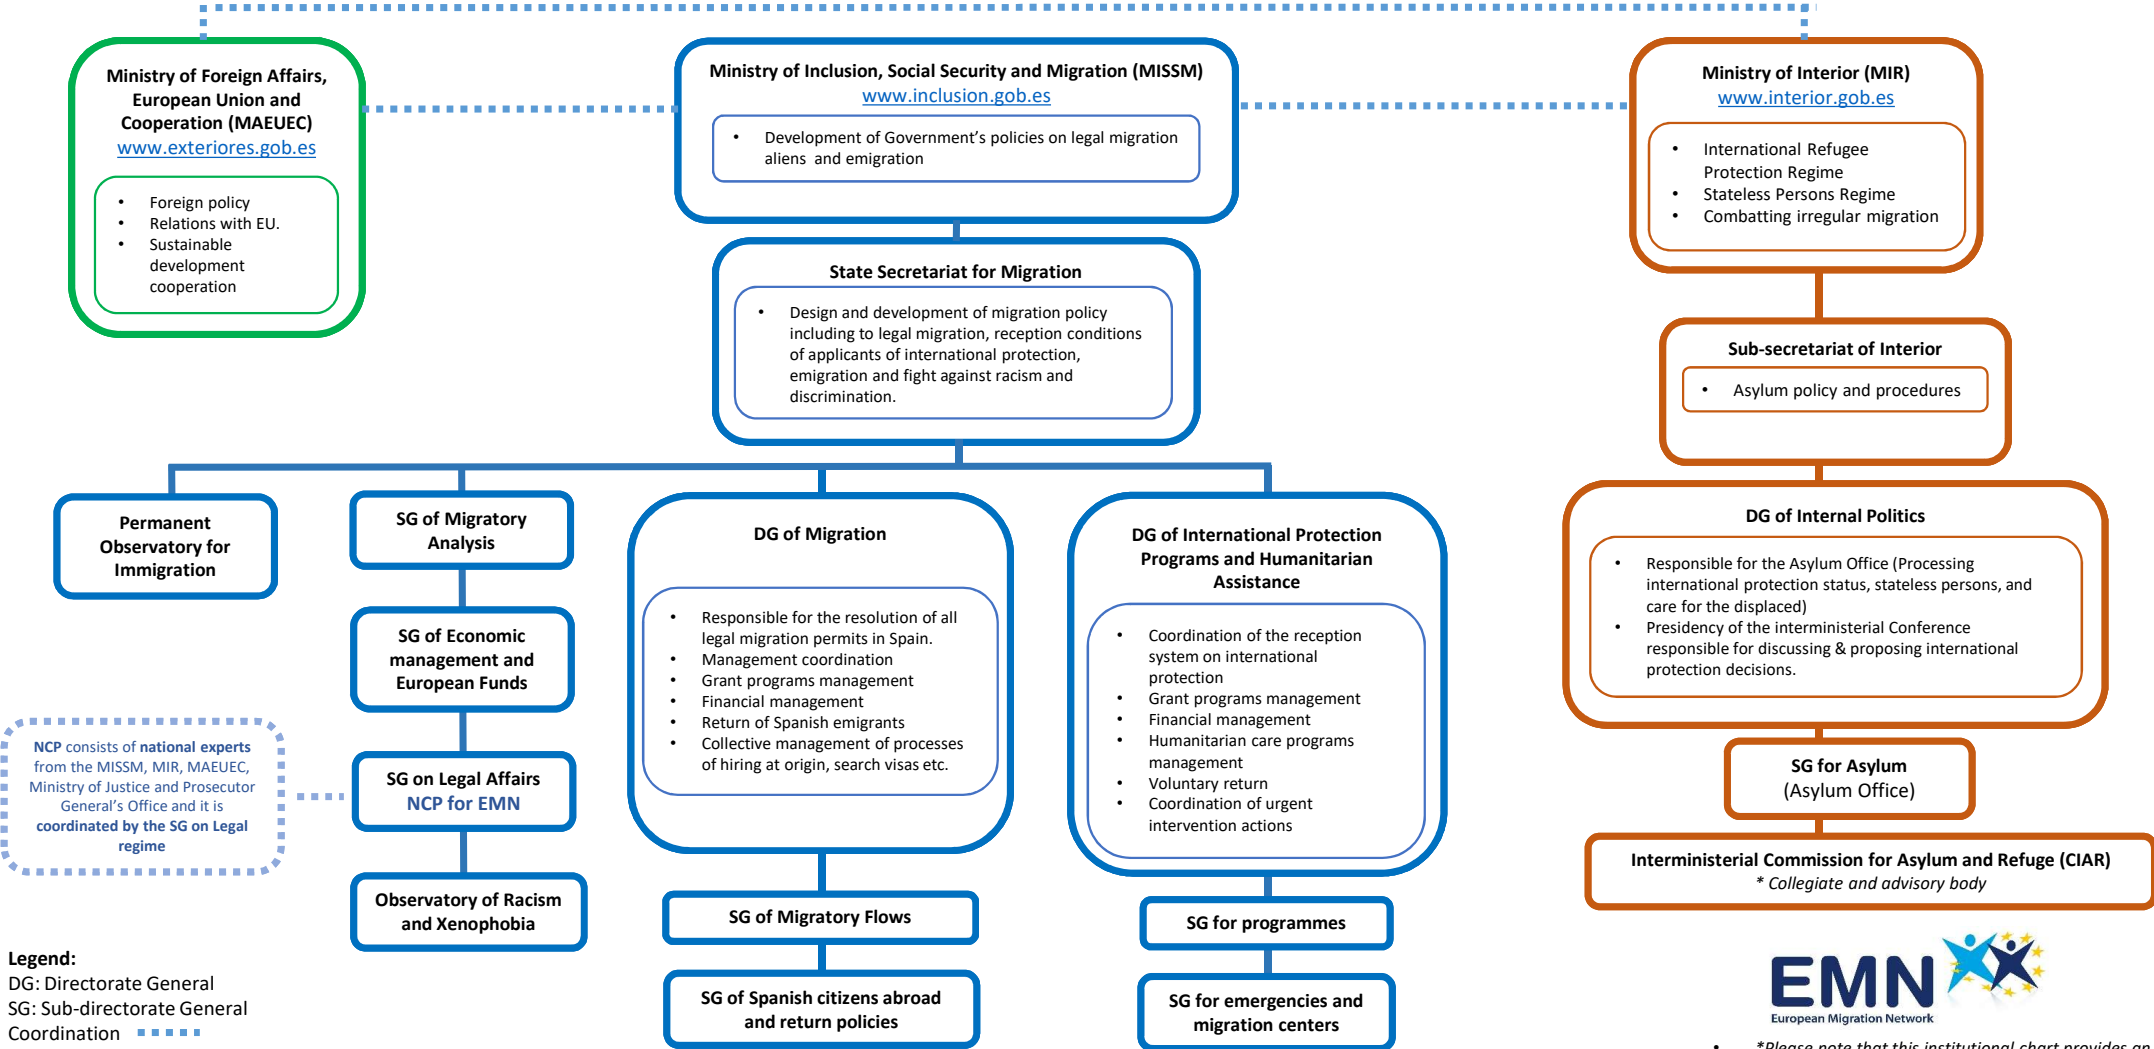

SPAIN

Institutional Framework for migration and asylum*

Legend:
 DG: Directorate General
 SG: Sub-directorate General
 Coordination - - - - -

*Please note that this institutional chart provides an indicative overview of the migration and asylum system in the m/s concerned on September 2020

Competences of regional level

Main competencies regarding migration and asylum policies

- task
- task
- task

Municipalities

Main competencies regarding migration and asylum policies

- task
- task
- task