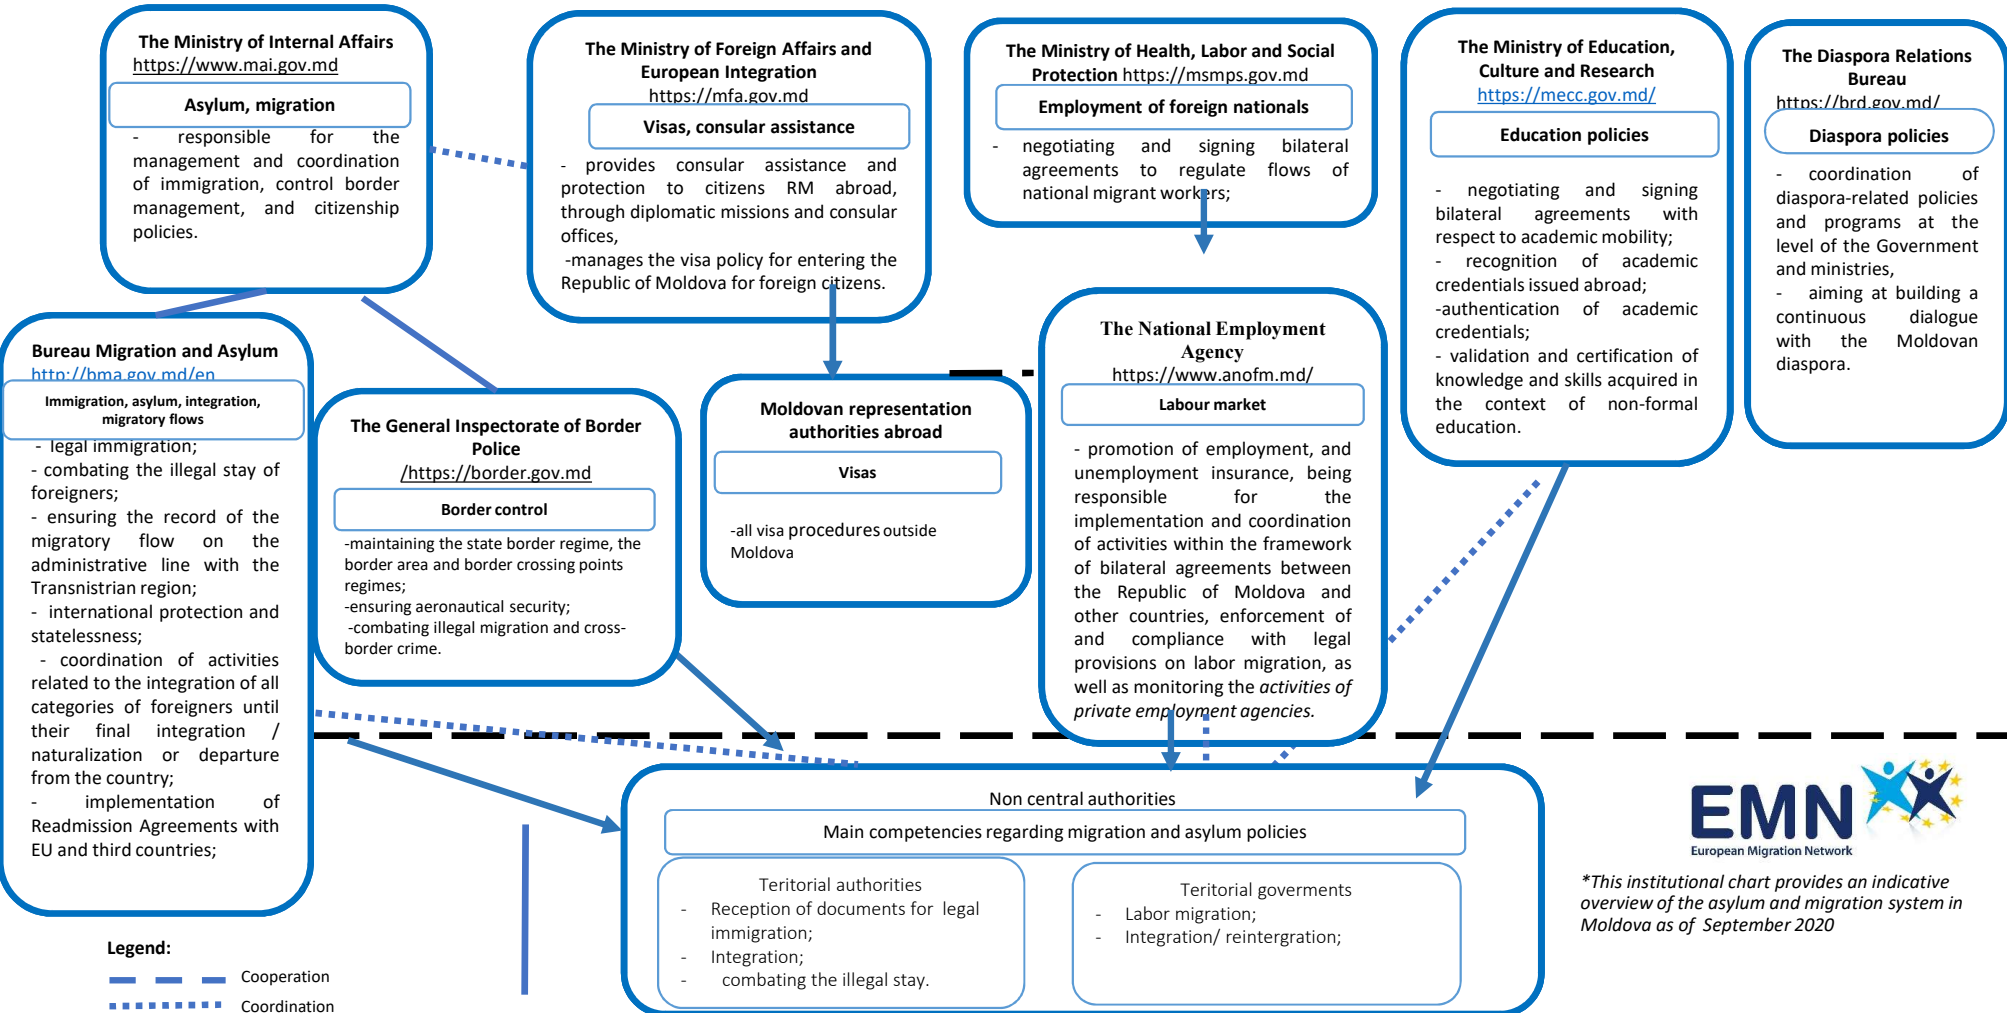

Republic of Moldova

Institutional Framework for migration and asylum*

NATIONAL LEVEL

LOCAL LEVEL

*This institutional chart provides an indicative overview of the asylum and migration system in Moldova as of September 2020