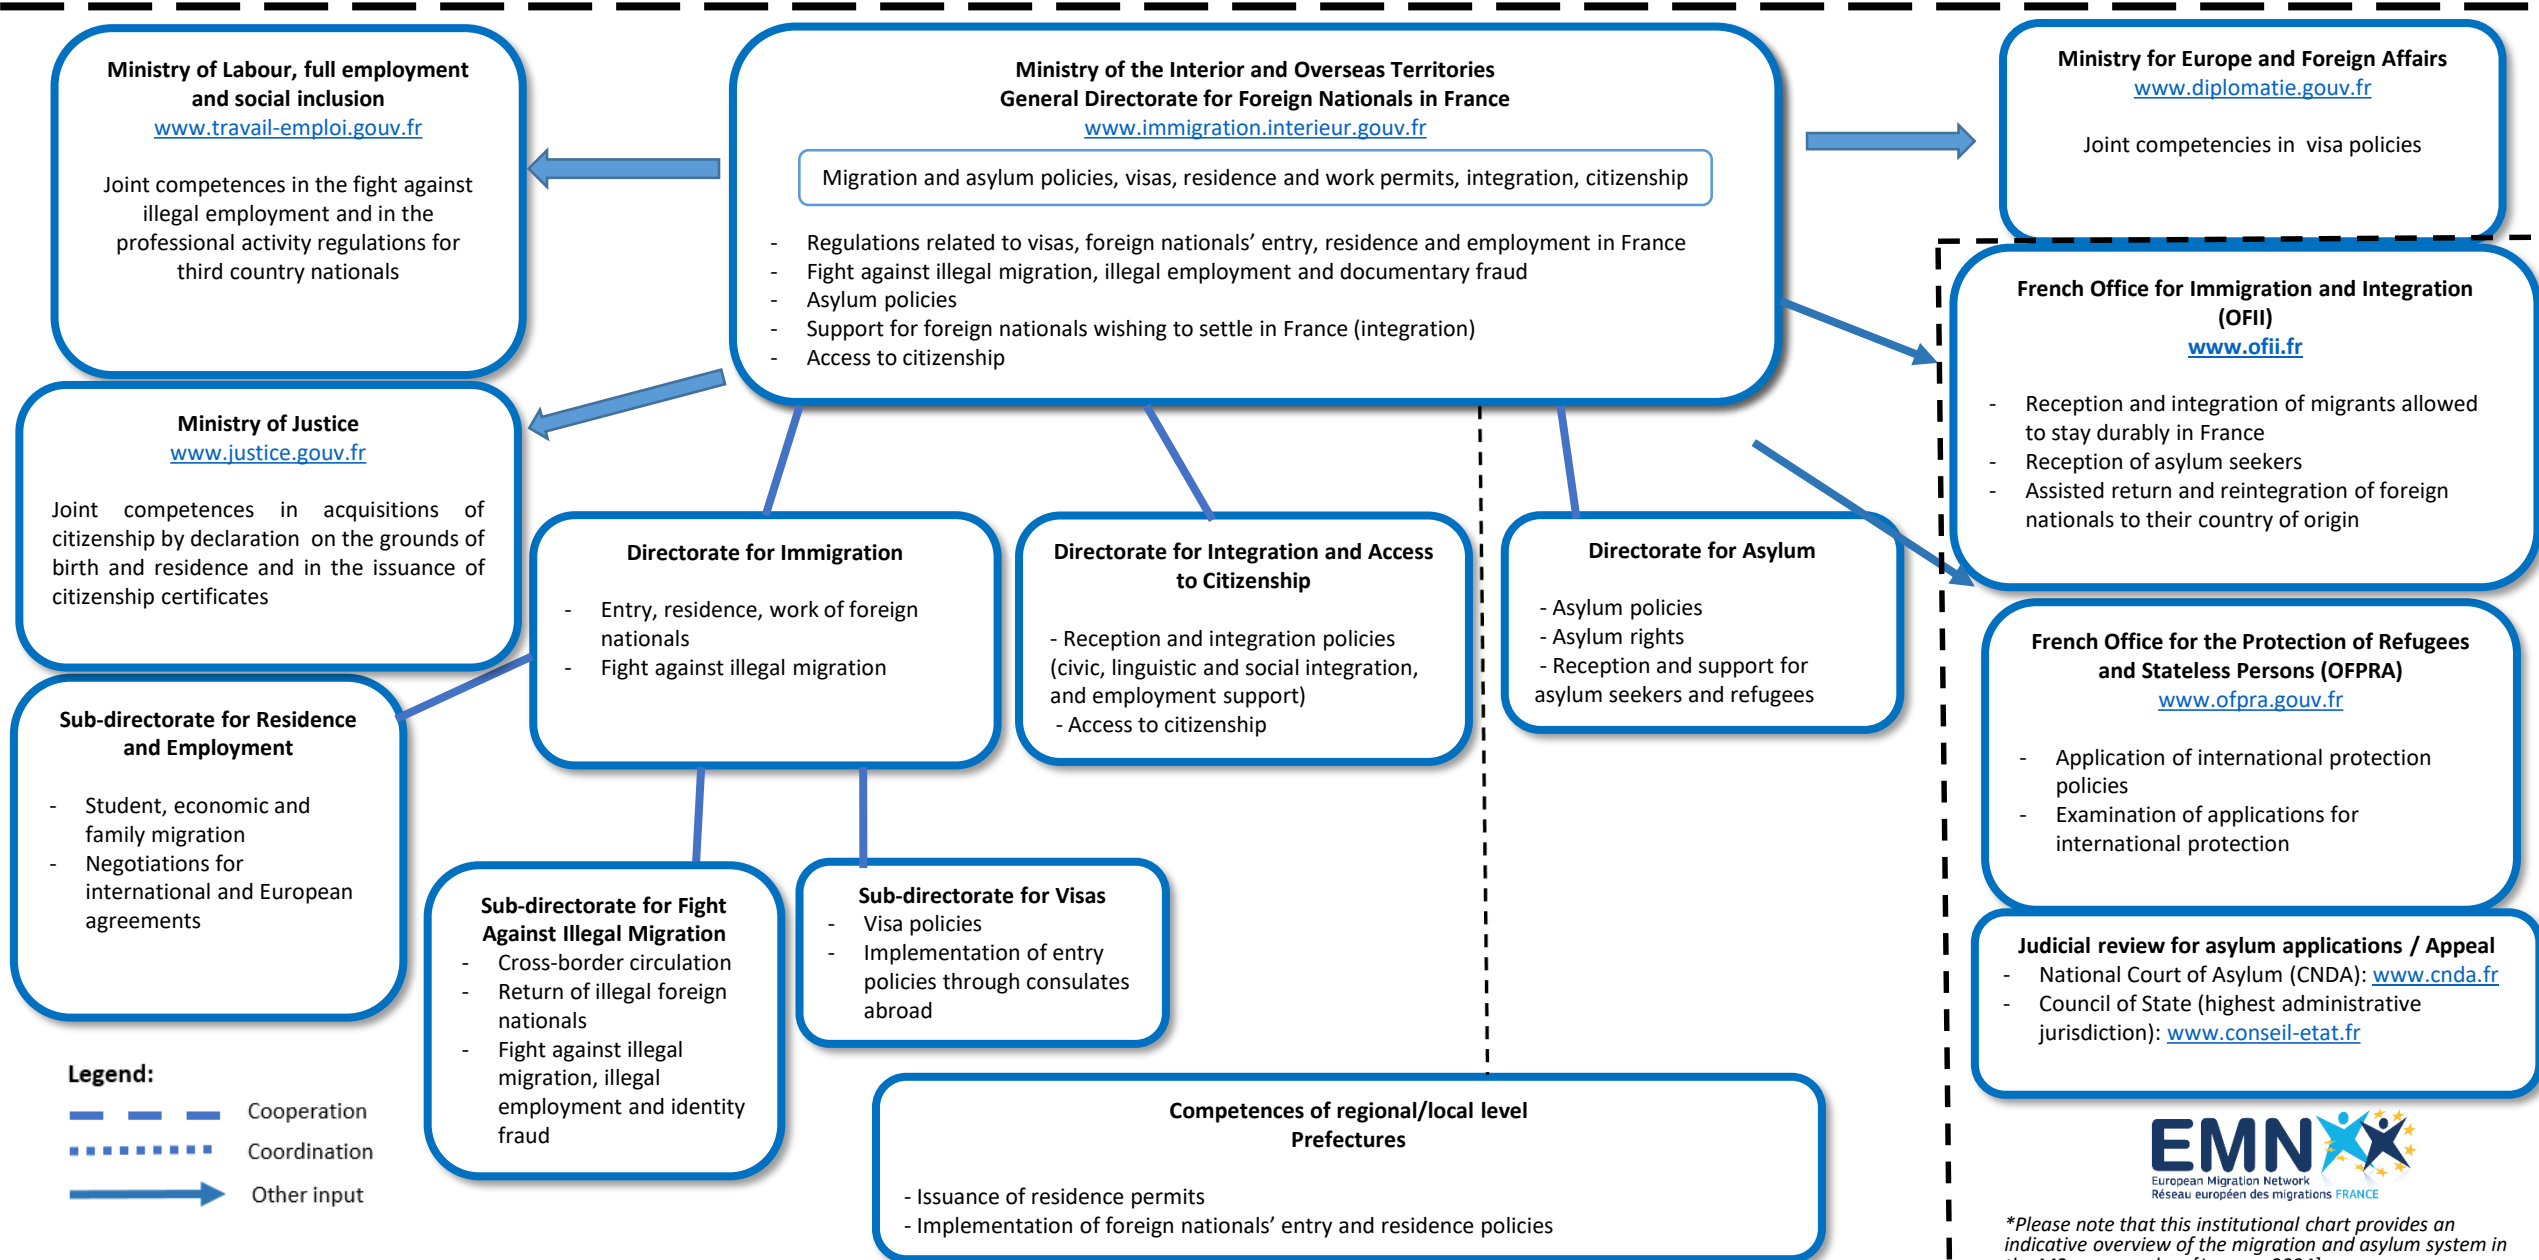

FRANCE

Institutional Framework for Migration and Asylum*

*Please note that this institutional chart provides an indicative overview of the migration and asylum system in the MS concerned on [January 2024]