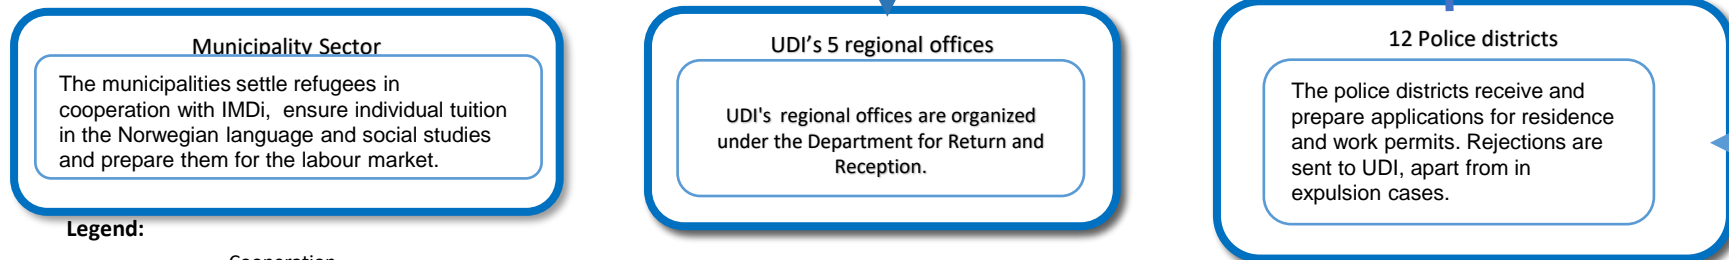

## Institutional Framework for migration and asylum\*

NATIONAL LEVEL

LOCAL LEVEL

**Legend:**

- Cooperation
- Coordination
- Other input

\*Please note that this institutional chart provides an indicative overview of the asylum and migration system in the m/s concerned on September 2020