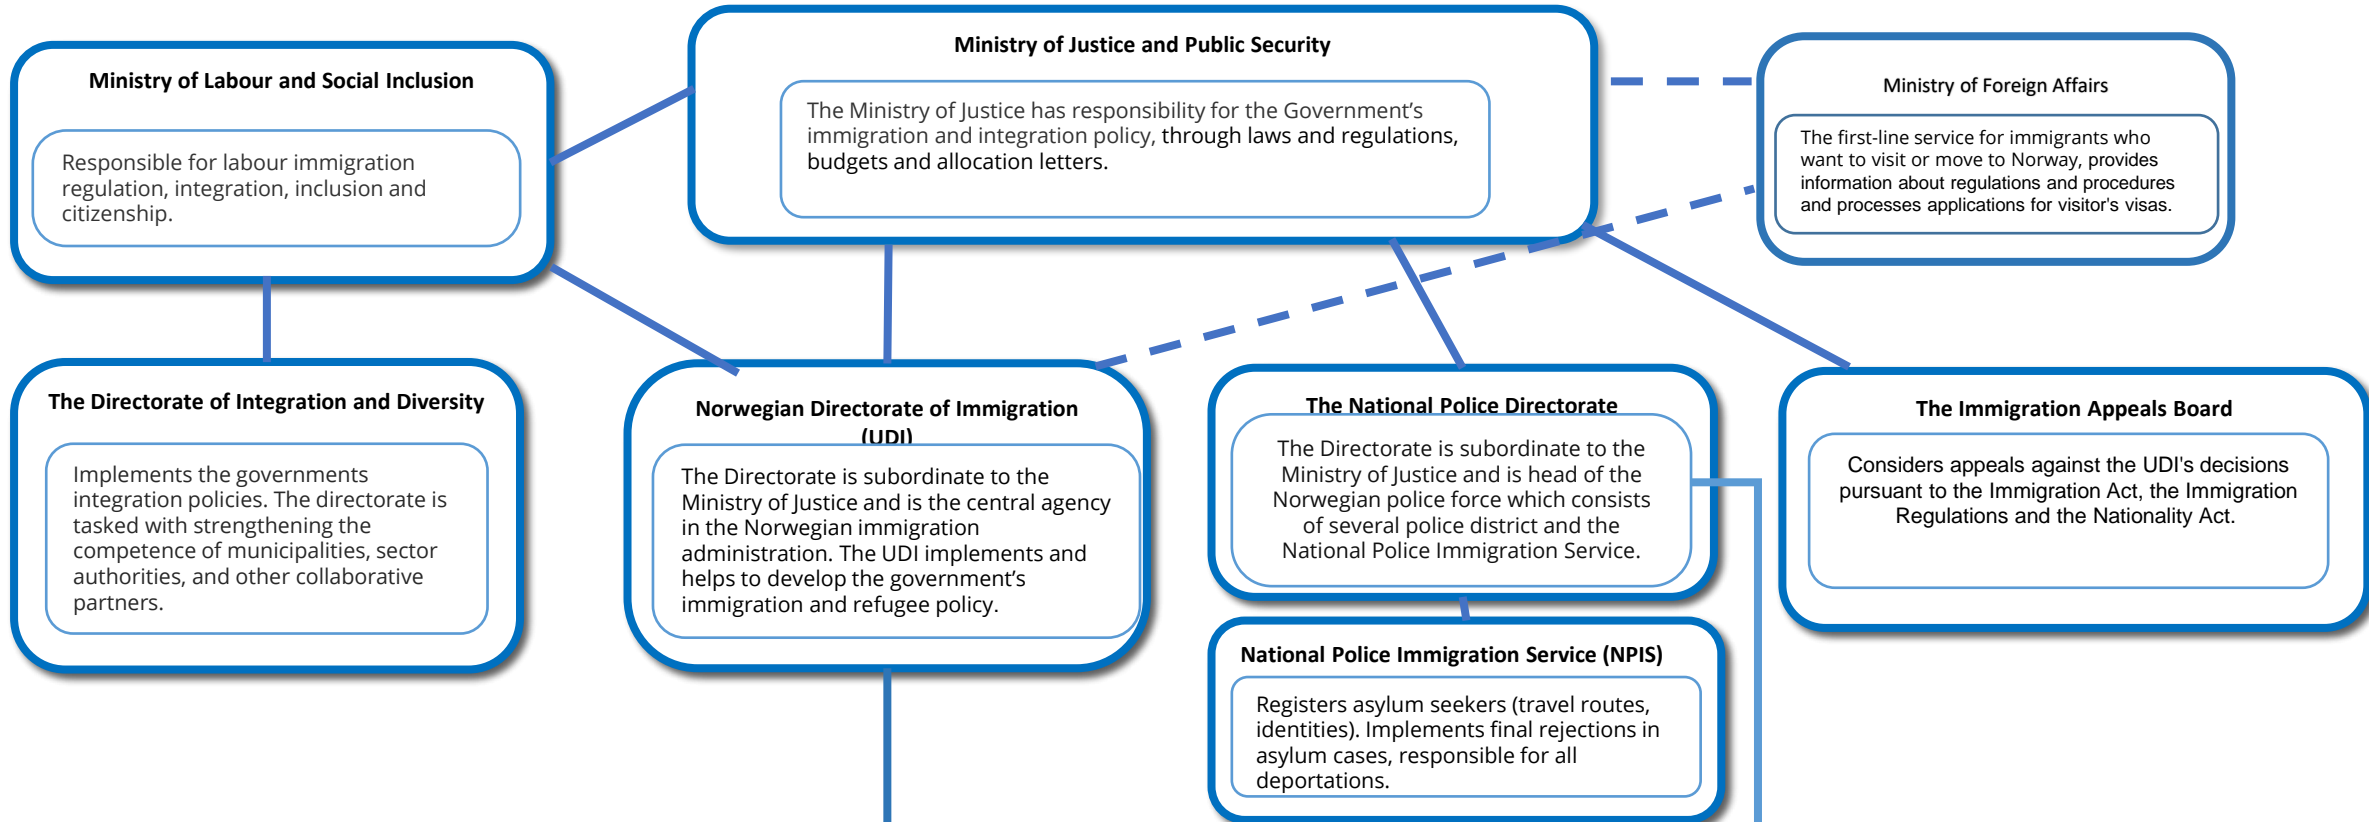

# NORWAY

## Institutional Framework for migration and asylum\*

NATIONAL LEVEL

LOCAL LEVEL

**Legend:**

- Cooperation
- Coordination
- Other input

\*Please note that this institutional chart provides an indicative overview of the asylum and migration system in the m/s concerned on September 2020