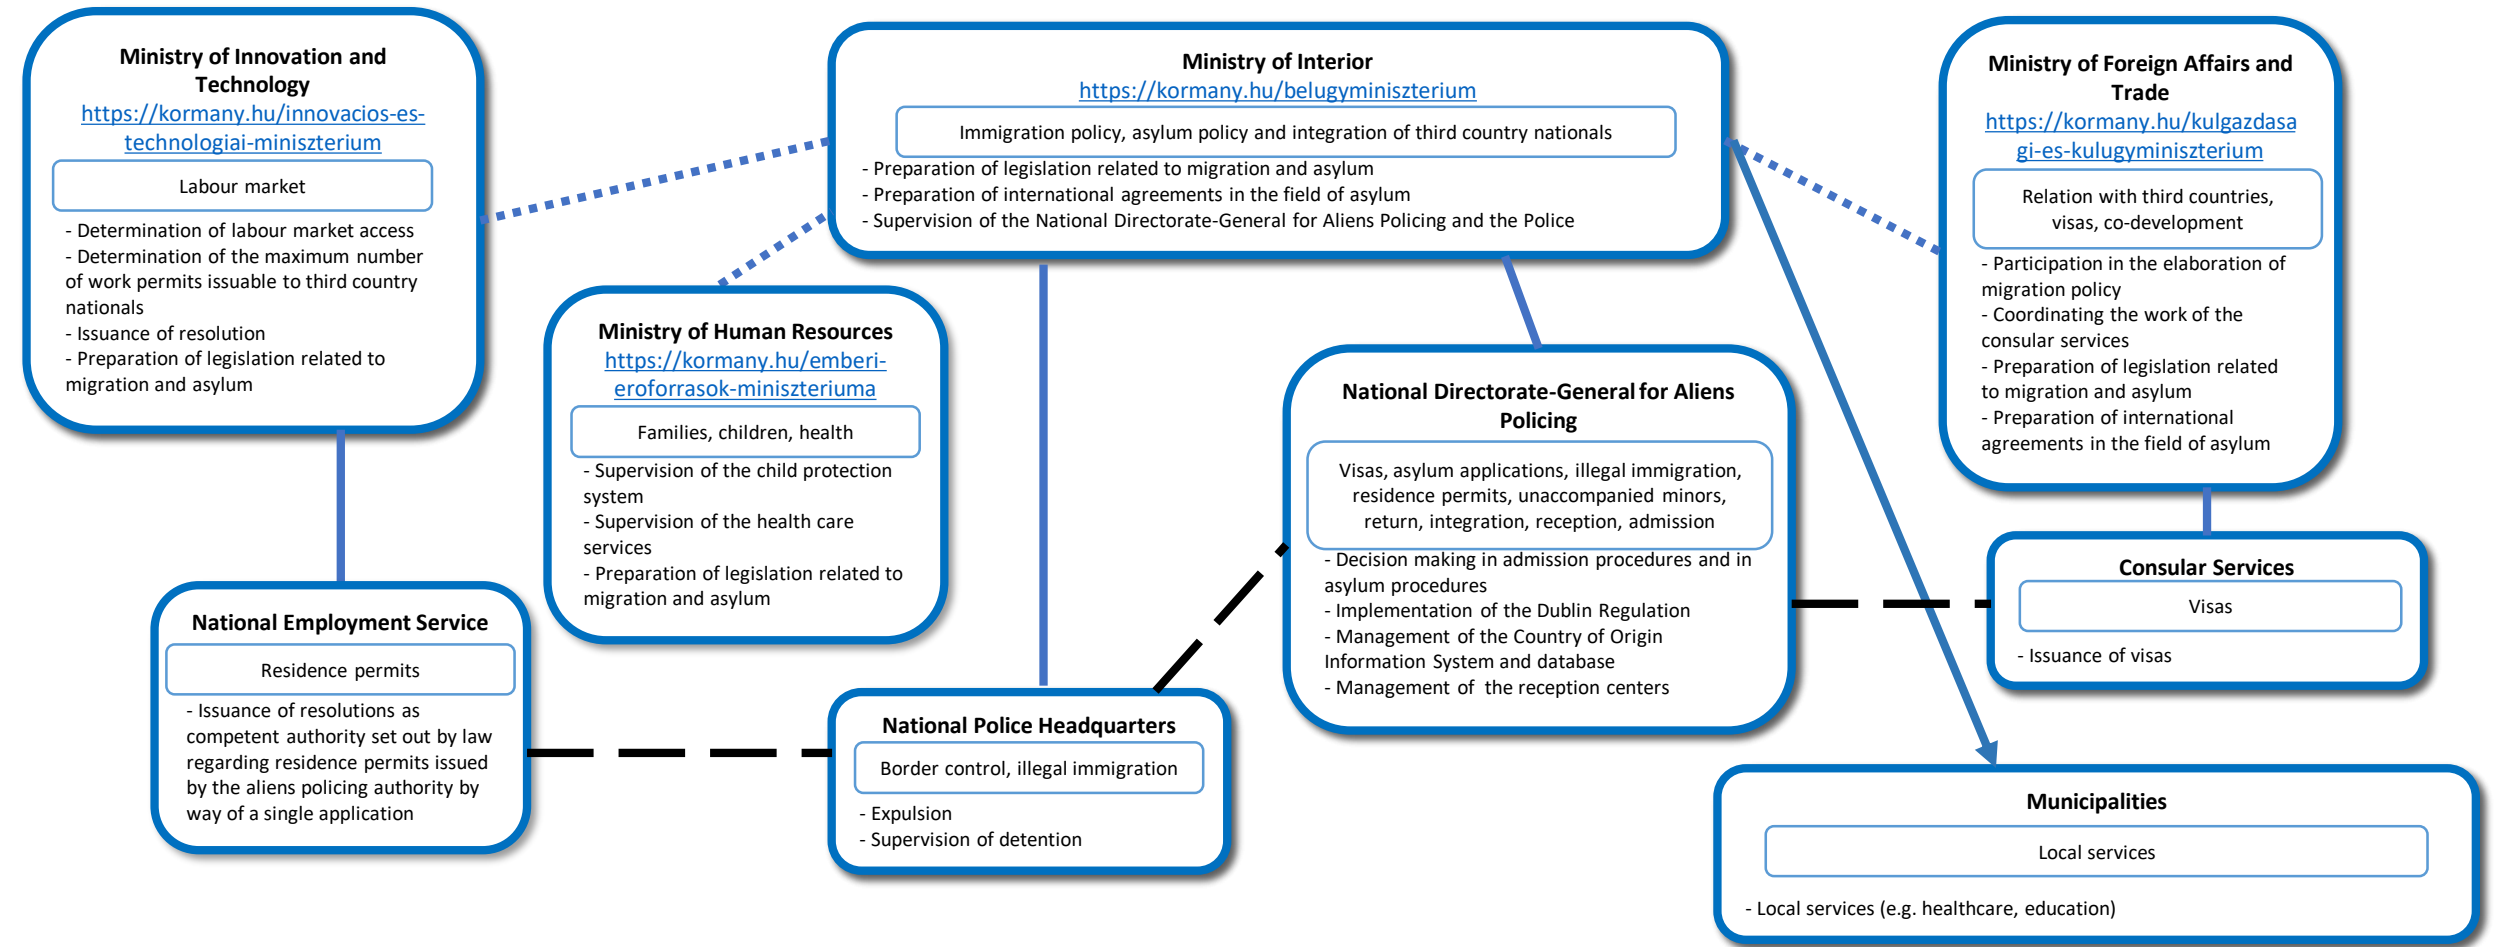

# Hungary

## Institutional Framework for migration and asylum\*

### Legend:

- - - Cooperation
- . . . . . Coordination
- Other input

\*Please note that this institutional chart provides an indicative overview of the migration and asylum system in the m/s concerned on September 2020